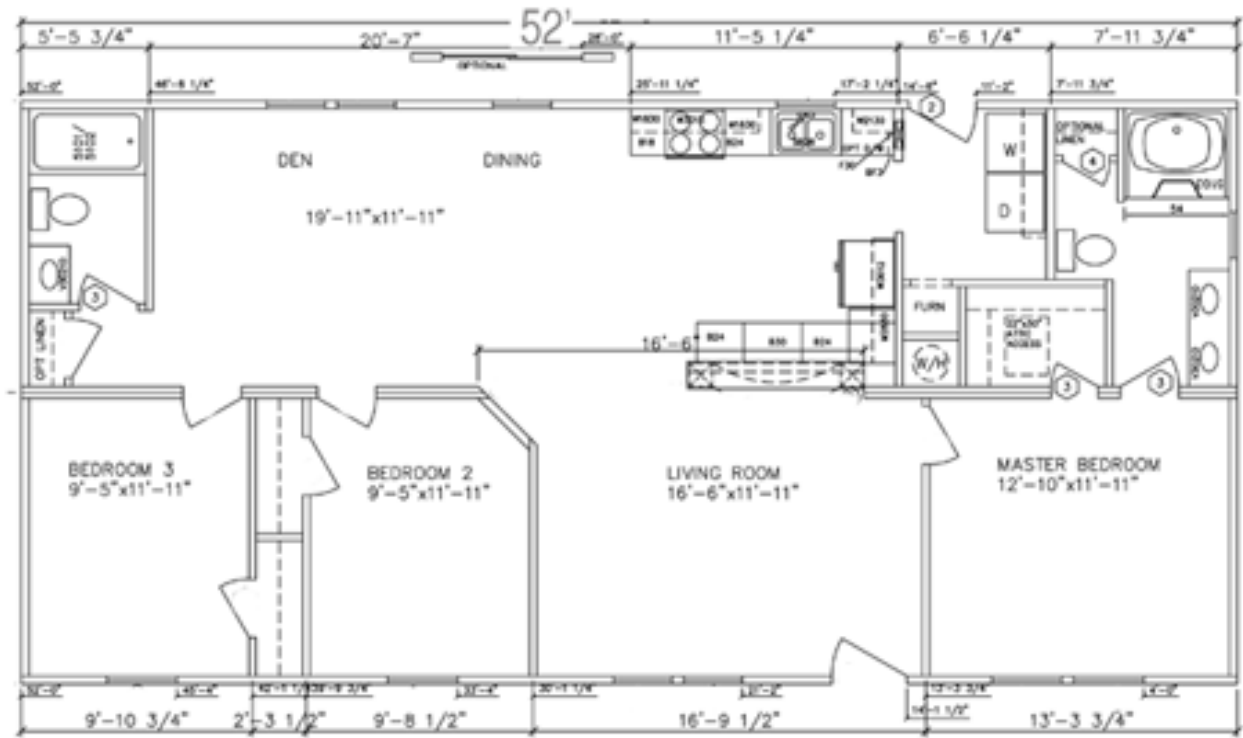

3 Bedrooms • 2 Bathrooms

- Open Concept Kitchen Dining
- Appliances Standard
- Convenient Utility off Kitchen with Entrance
- Practical Master En-Suite
- Optional 4th Bedroom, Den
- Optional Covered Entrance or Porch

Village 702

The Asheboro by Select Homes, Inc.

Featuring a large open concept kitchen dining area, The Asheboro floor plan may also be ordered with a den or 4th bedroom. The Asheboro floor plan is versatile and affordable. Included is a practical ensuite, convenient second bath, and back entrance utility room. It's one Select Homes's most popular floor plans.