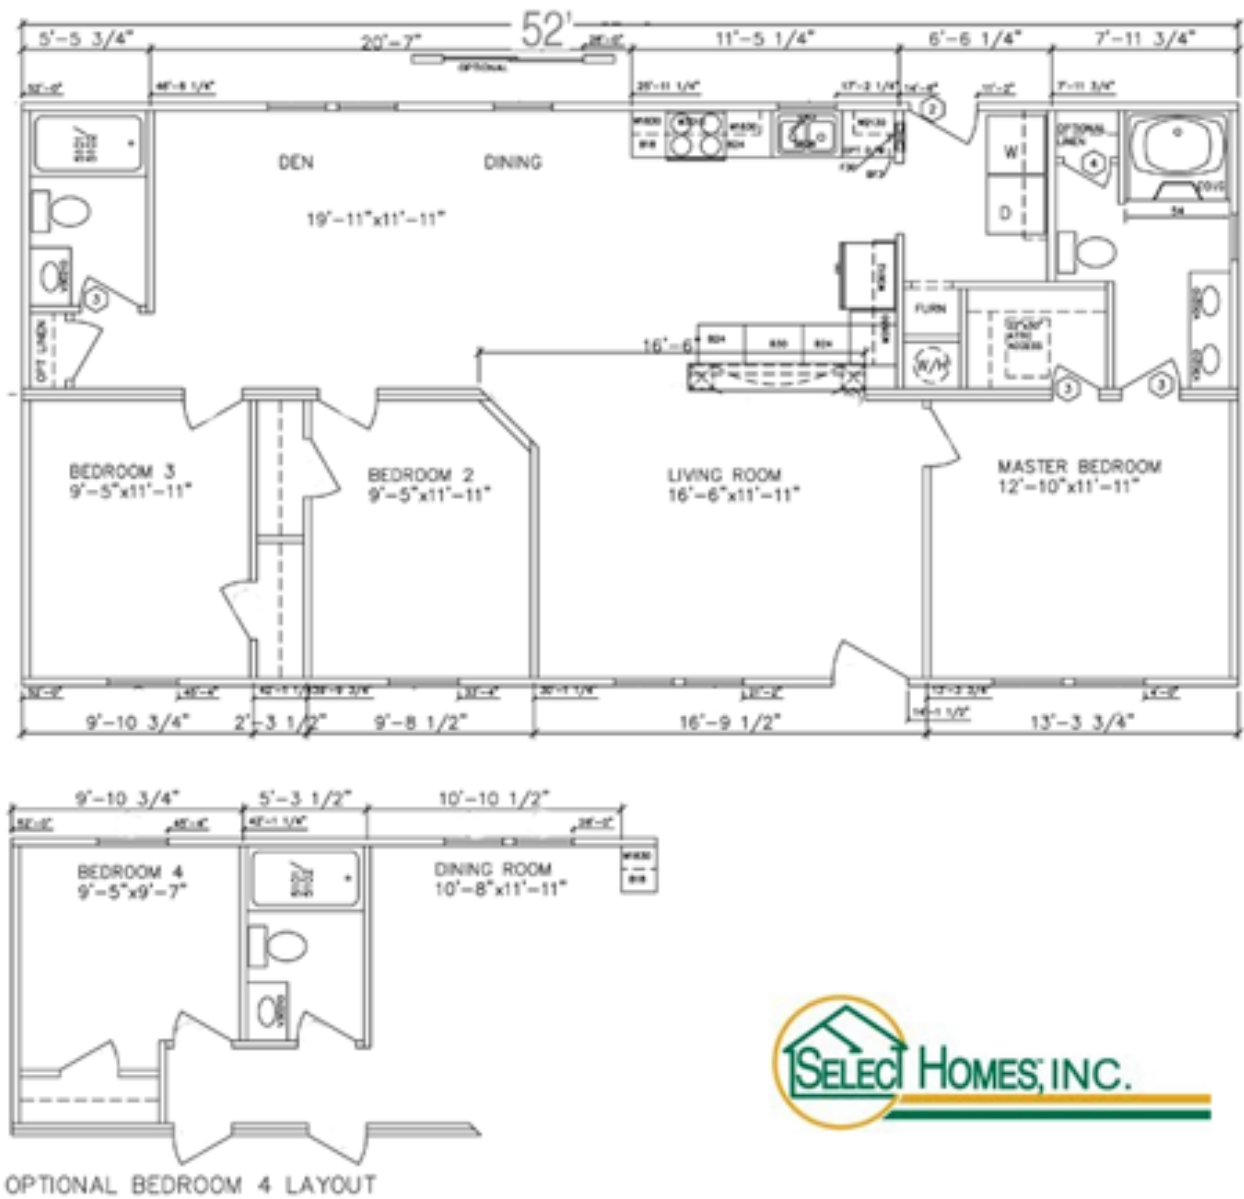

3 Bedrooms • 2 Bathrooms

- Open Concept Kitchen Dining
- Appliances Standard
- Convenient Utility off Kitchen with Entrance
- Practical Master En-Suite
- Optional 4th Bedroom, Den
- Optional Covered Entrance or Porch

Village 702

The Asheboro by Select Homes, Inc.

Featuring a large open concept kitchen dining area, The Asheboro floor plan may also be ordered with a den or 4th bedroom. The Asheboro floor plan is versatile and affordable. Included is a practical ensuite, convenient second bath, and back entrance utility room. It's one Select Homes's most popular floor plans.