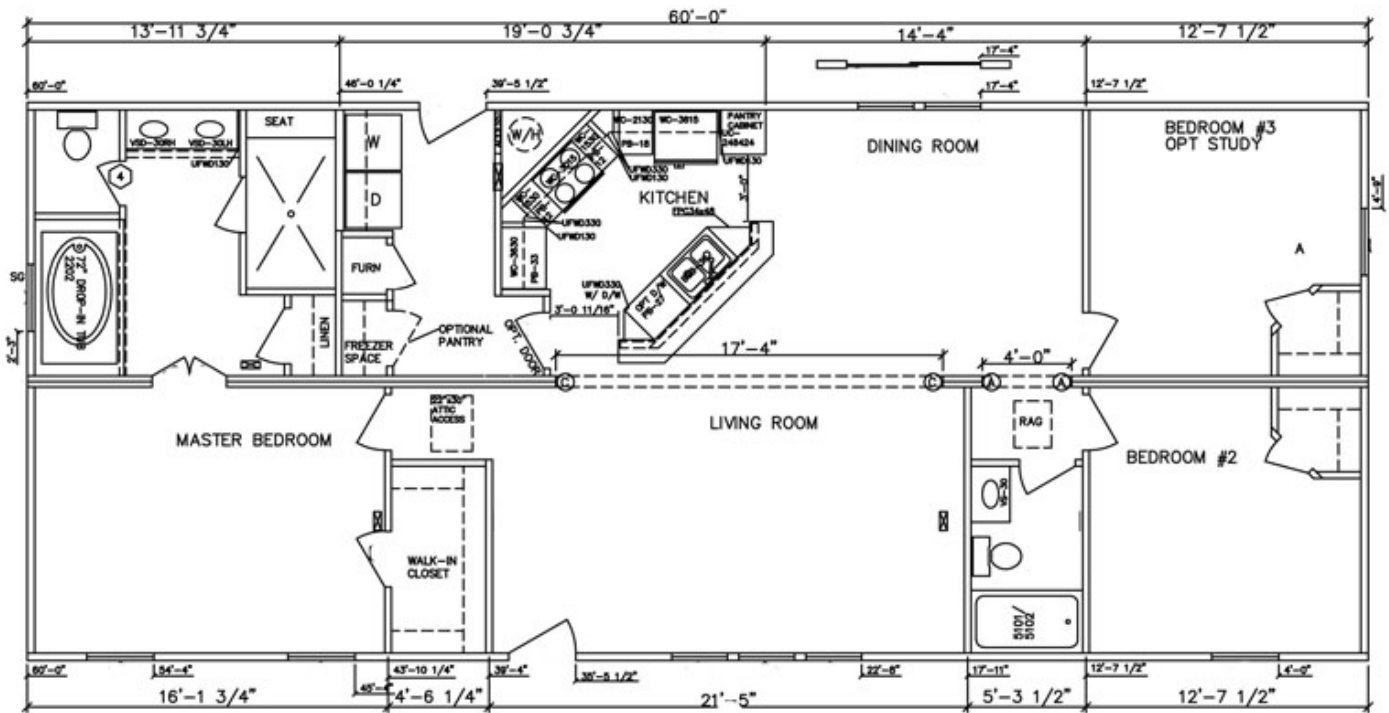

The Carolina by Select Homes, Inc.

Open Concept - 3 Bedrooms • 2 Bathrooms

- Open Living Room Dining Room Kitchen
- Large Kitchen Island Bar
- Upscale Appliances
- Master En-Suite with Double Shower
- Optional Saddle Roof Southern Country Porch

The Carolina is built with an open concept, awesome master en-suite with double shower, luxury tub, and double sinks. A large utility with a back door entrance is located conveniently off the kitchen with laundry connections and storage. The Carolina is built for your lifestyle and flows the way you live at home. It's one of the most impressive modular homes ever built by Select Homes, Inc.