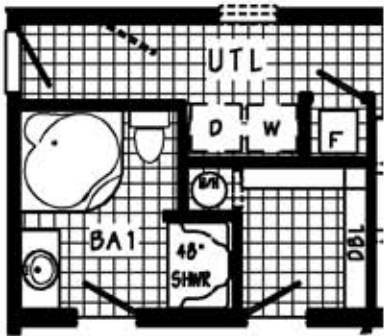

OPTIONAL GLAMOUR BATH  
WITH BACK ENTRY  
MODEL RB533-A

OPTIONAL  
GLAMOUR BATH

RB532-A 2852 Approx. 1421 Sq. Ft.

NOTE: BECAUSE OF VARYING STATE REQUIREMENTS AND OPTIONAL EQUIPMENT, SOME OR ALL OF THE UTILITY LOCATIONS MIGHT CHANGE PER FLOOR PLAN. (I.E. FURNACE, STAIRWELL ETC.) CONSULT YOUR FACTORY REPRESENTATIVE FOR EXACT SPECIFICATIONS.