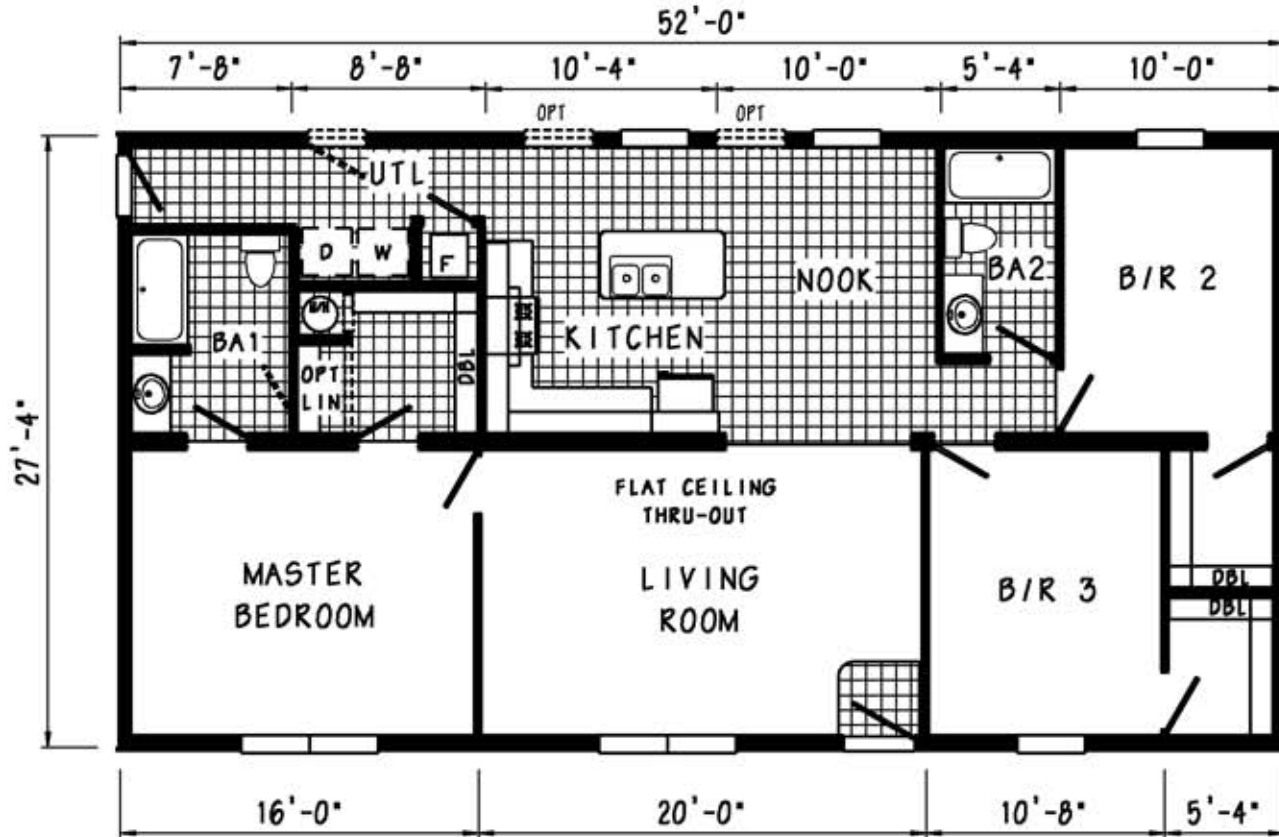

OPTIONAL GLAMOUR BATH  
WITH BACK ENTRY  
MODEL RB533-A

OPTIONAL  
GLAMOUR BATH

RB532-A 2852 Approx. 1421 Sq. Ft.

NOTE: BECAUSE OF VARYING STATE REQUIREMENTS AND OPTIONAL EQUIPMENT, SOME OR ALL OF THE UTILITY LOCATIONS MIGHT CHANGE PER FLOOR PLAN. (I.E. FURNACE, STAIRWELL ETC.) CONSULT YOUR FACTORY REPRESENTATIVE FOR EXACT SPECIFICATIONS.