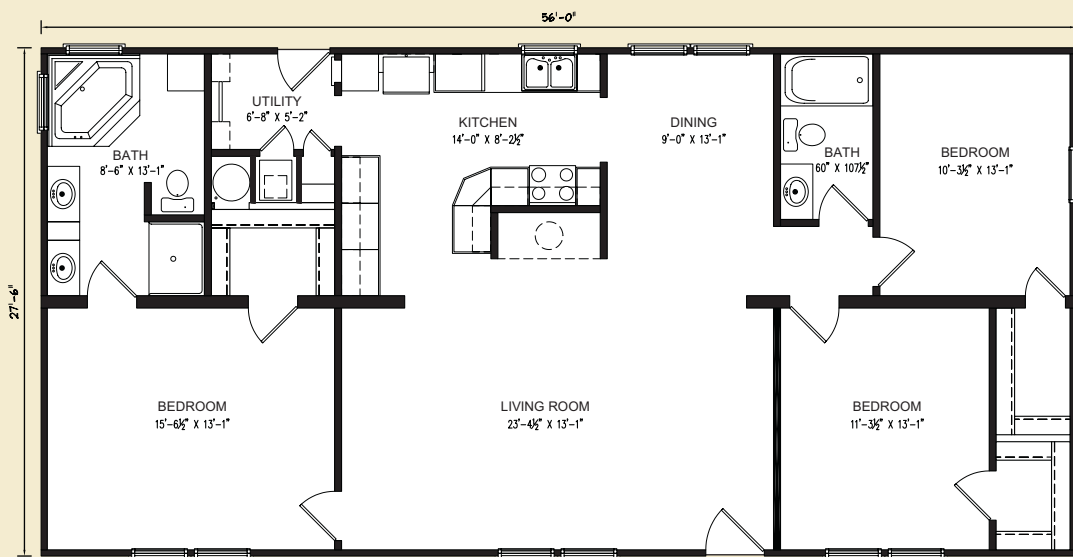

Smithfield 3 bedrooms, 2 baths, 1540 sq. ft. finished

507 Ranch

Porch and dormers are available options.

There's something for everyone in this classic Ranch styled home. For example, a large kitchen with breakfast bar, separate dining and living room are just a few of the wonderful features this lovely home provides. And, the large master bath with separate tub and shower provides for a luxurious getaway in the comfort of your own home.