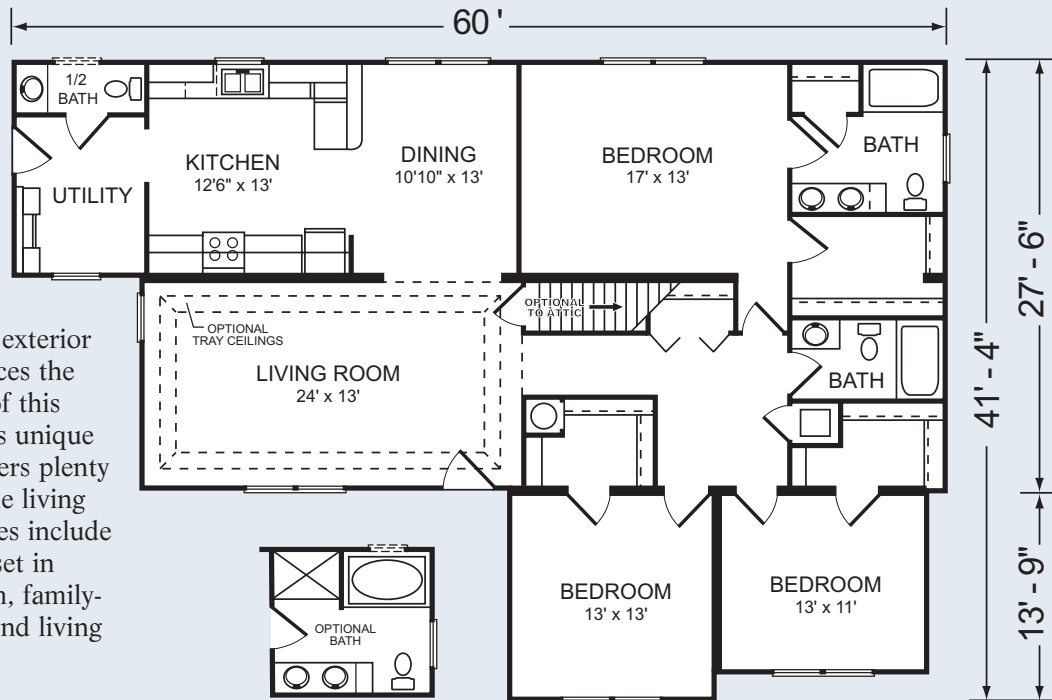

Shown with optional dormers and on-site garage

Model 9441 Ranch
1,217 Square Feet
44' x 27'-8"
3 Bedrooms - 2 Baths

Select Homes, Inc.
The Modular Home Outlet

China Grove

Model 111 - Ranch, 4 bedrooms, 2 baths, 1760 sq. ft.

This charming design offers plenty of bedroom space, a convenient den and large kitchen and dining area.

Picture shows actual home that may include features, options and landscaping not part of our standard offerings. Porches are optional. Floor plan shows possible finishing options.

Deercroft

3 bedrooms, 2 1/2 baths
1890 sq. ft. finished

You Can Choose From Over 100 Floor Plans!

An attractive exterior design enhances the curb appeal of this home. And its unique floor plan offers plenty of comfortable living space. Features include a walk-in closet in each bedroom, family-size kitchen and living room.