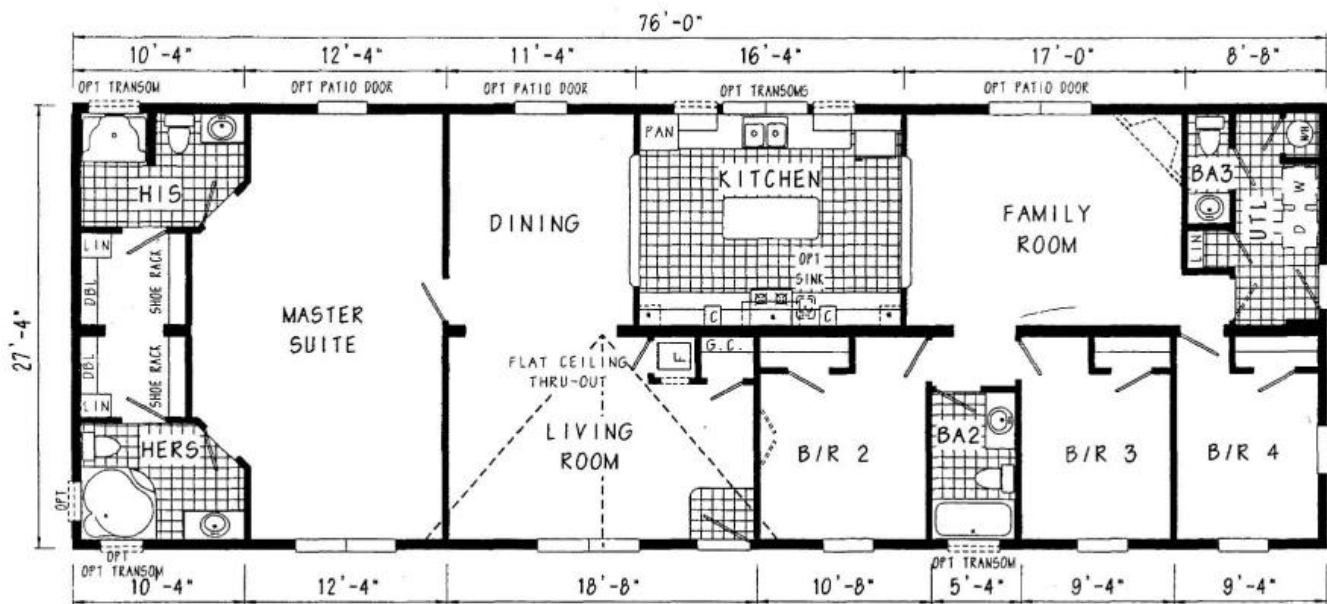

[Download PDF Version](#) | Call 800-672-9223 for location of nearest model | [Model Center Locations](#)

Copyright ©2007 Select Homes, Inc. All rights reserved.