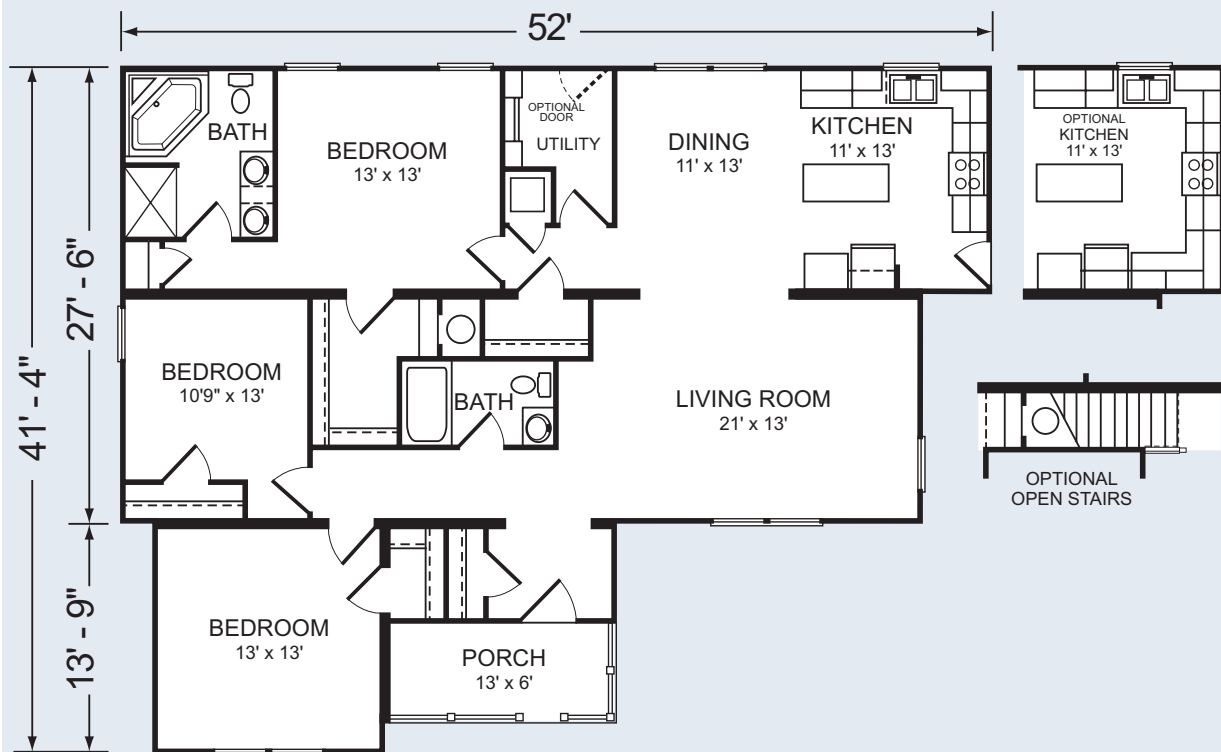

Plan 9601 T

[Home](#) | [Model Center Locations](#) | [Video Tours](#) | [Customer Comments](#) | [Free Credit Report](#)

These are artist renderings for sales purposes only. Refer to working drawings for actual dimensions.

On-Site porch and garage

Model 9601T
1,904 Square Feet
See Floor Plan for Dimensions
3 Bedrooms - 2-1/2 Baths

Picture above shows optional features not standard

Select Homes, Inc.
The Modular Home Outlet

You Can Choose From Over 100 Floor Plans!

137 RANCH

Hampstead 3 bedrooms, 2 baths, 1643 sq. ft. finished

A distinctive exterior design leads to a creative and unique floor plan your family will enjoy.

Picture shows actual home that may include features, options and landscaping not part of our standard offerings. Dormers and porches are optional. Floor plan shows possible finishing options. Select Home and the Select Home logo are registered trademarks of Select Home, Inc.

The Biltmore

3 bedrooms, 2 baths, 1533 sq. ft finished (Plus 104 sq. ft. porch)

The first thing you will notice is the distinctive exterior and appeal of this Ranch home with integrated porch. Inside, you'll find an attractive floor plan with a sizeable great room designed to make your whole family comfortable.