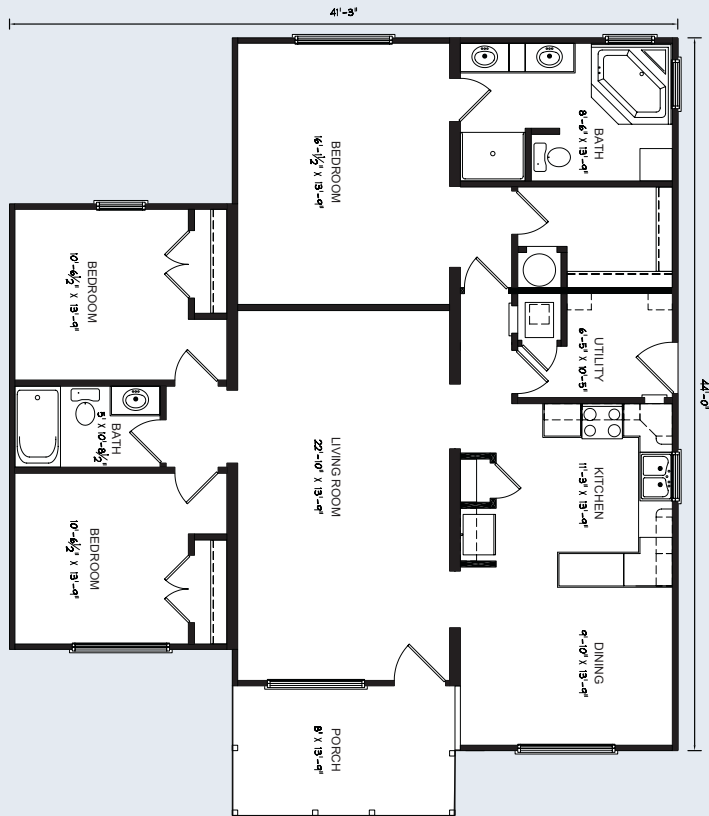

You Can Choose From Over 100 Floor Plans!

137 RANCH

Hampstead 3 bedrooms, 2 baths, 1643 sq. ft. finished

A distinctive exterior design leads to a creative and unique floor plan your family will enjoy.

Picture shows actual home that may include features, options and landscaping not part of our standard offerings. Dormers and porches are optional. Floor plan shows possible finishing options. Select Home and the Select Home logo are registered trademarks of Select Home, Inc.

The Biltmore

3 bedrooms, 2 baths, 1533 sq. ft finished (Plus 104 sq. ft. porch)

The first thing you will notice is the distinctive exterior and appeal of this Ranch home with integrated porch. Inside, you'll find an attractive floor plan with a sizeable great room designed to make your whole family comfortable.