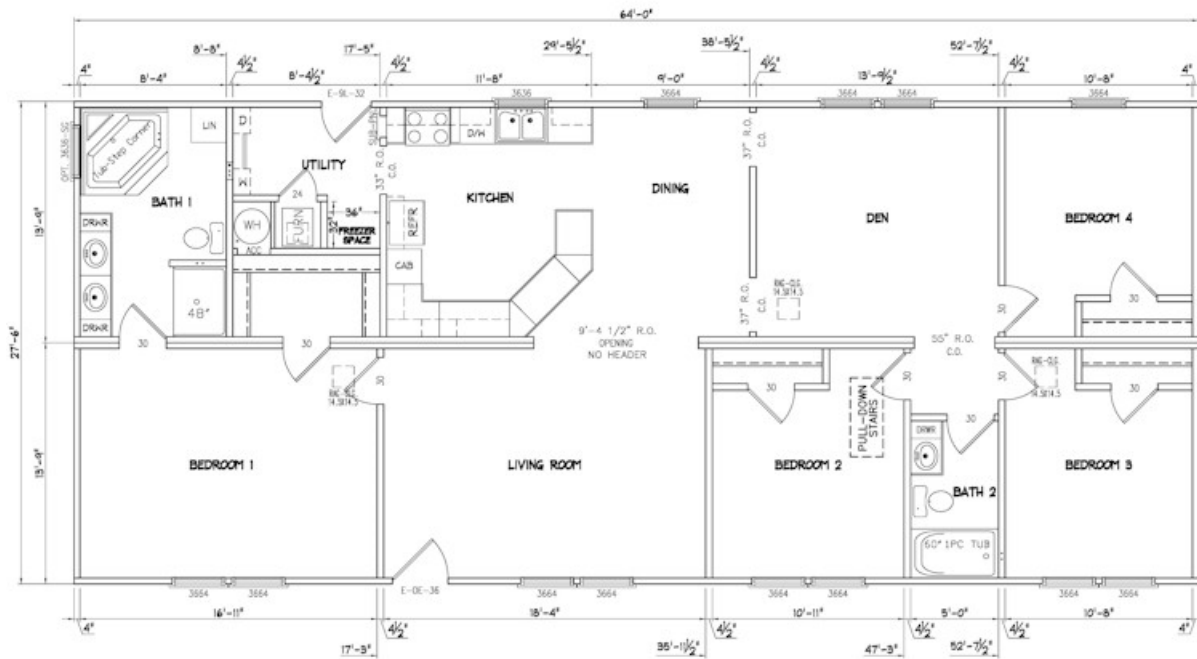

Plan 9441

[Home](#) | [Model Center Locations](#) | [Video Tours](#) | [Customer Comments](#) | [Free Credit Report](#)

These are artist renderings for sales purposes only. Refer to working drawings for actual dimensions.

Shown with optional dormers and on-site garage

Model 9441 Ranch
1,217 Square Feet
44' x 27'-8"
3 Bedrooms - 2 Baths

Select Homes, Inc.
The Modular Home Outlet

China Grove

Model 111 - Ranch, 4 bedrooms, 2 baths, 1760 sq. ft.

This charming design offers plenty of bedroom space, a convenient den and large kitchen and dining area.

Picture shows actual home that may include features, options and landscaping not part of our standard offerings. Porches are optional. Floor plan shows possible finishing options.

Deercroft

3 bedrooms, 2 1/2 baths
1890 sq. ft. finished

You Can Choose From Over 100 Floor Plans!

An attractive exterior design enhances the curb appeal of this home. And its unique floor plan offers plenty of comfortable living space. Features include a walk-in closet in each bedroom, family-size kitchen and living room.